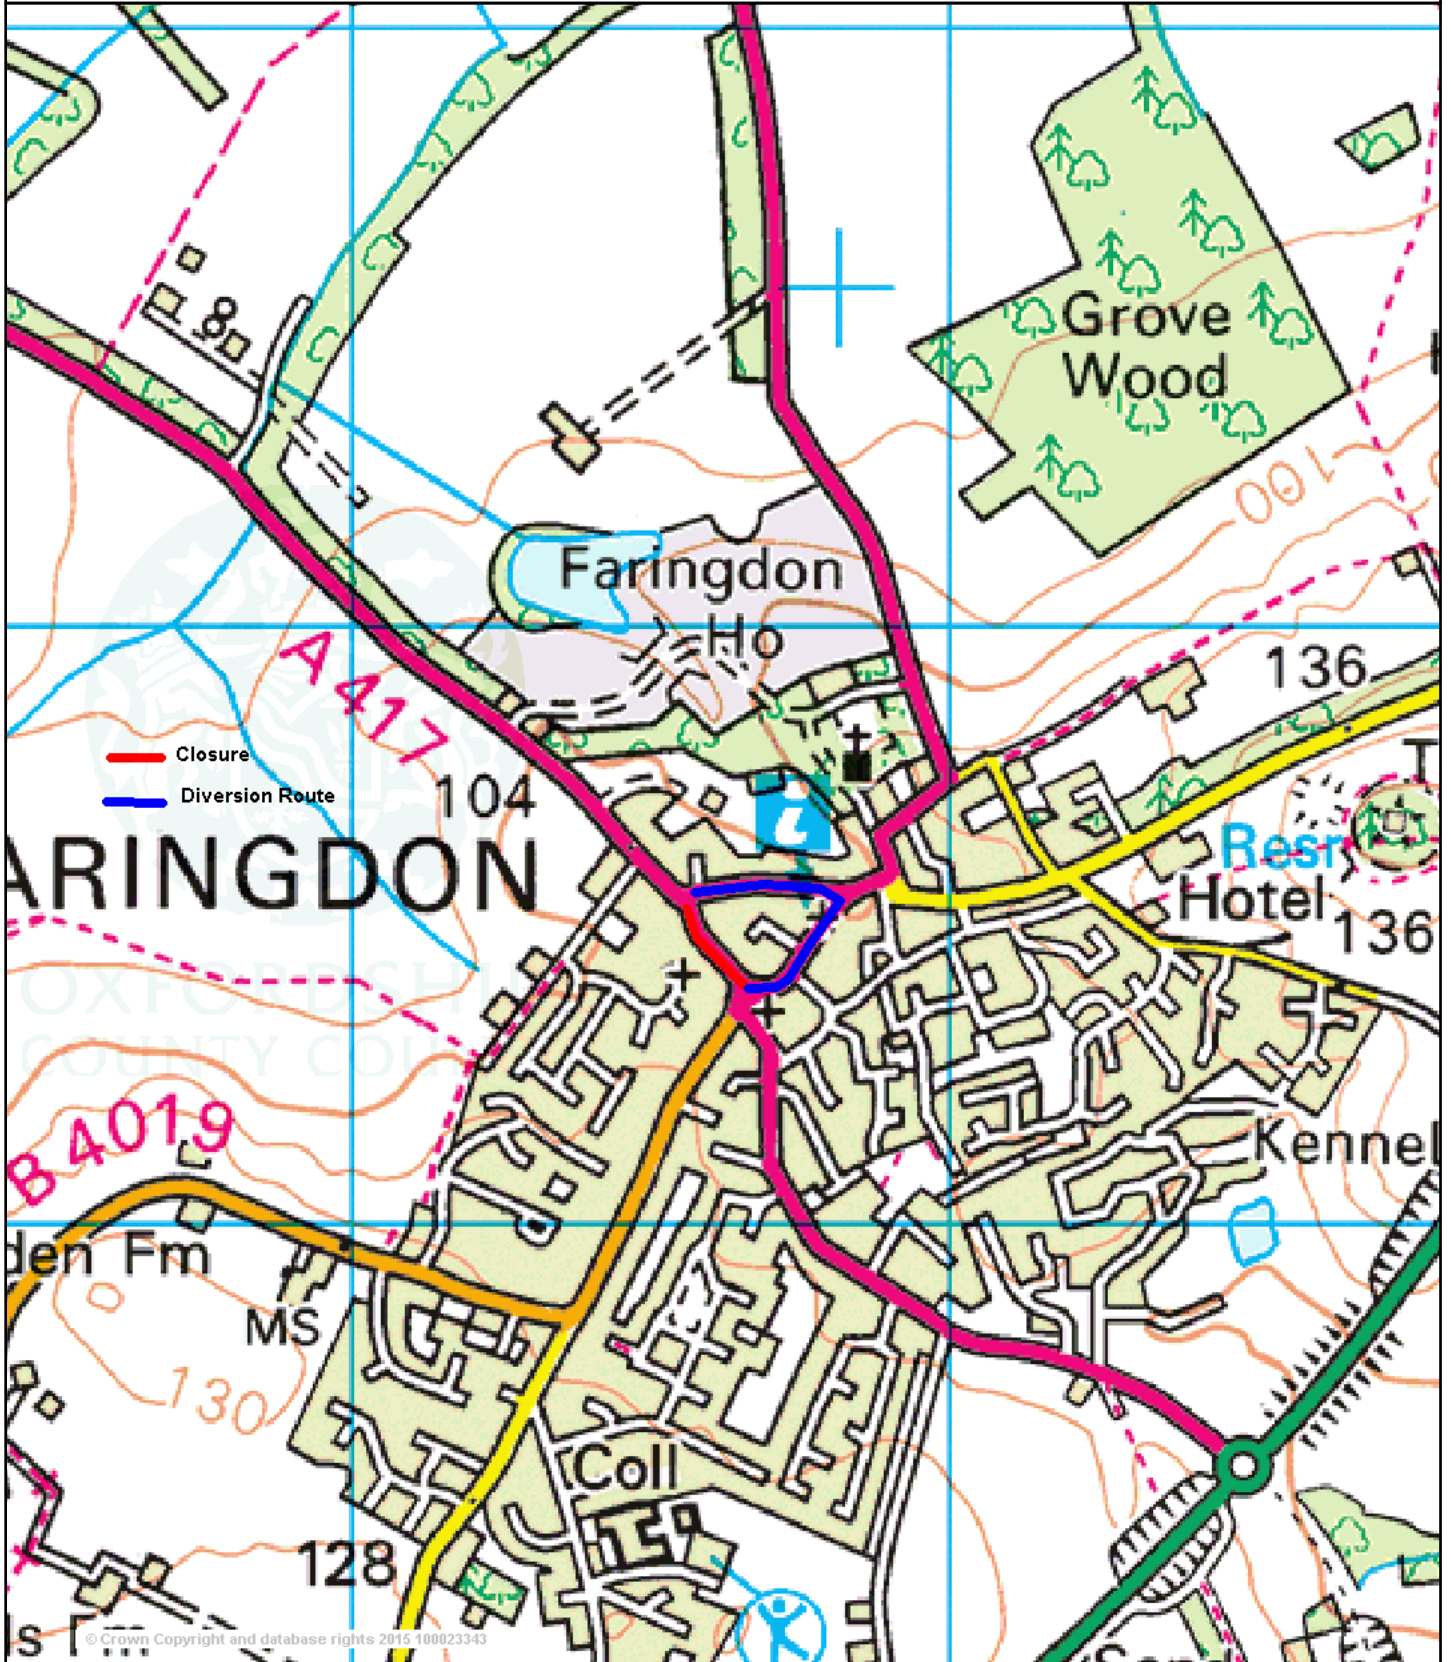

# A417 Gravel Walk Faringdon Diversion (SE)

© Crown Copyright and database rights 2014 100023343

Scale 1/12632 Date 7/7/2016

Centre = 428625 E 195653 N

Warning: To print this map to the scale shown, the paper size should be set to A4 Portrait and Page Scaling in the printer dialogue box should be set to None.